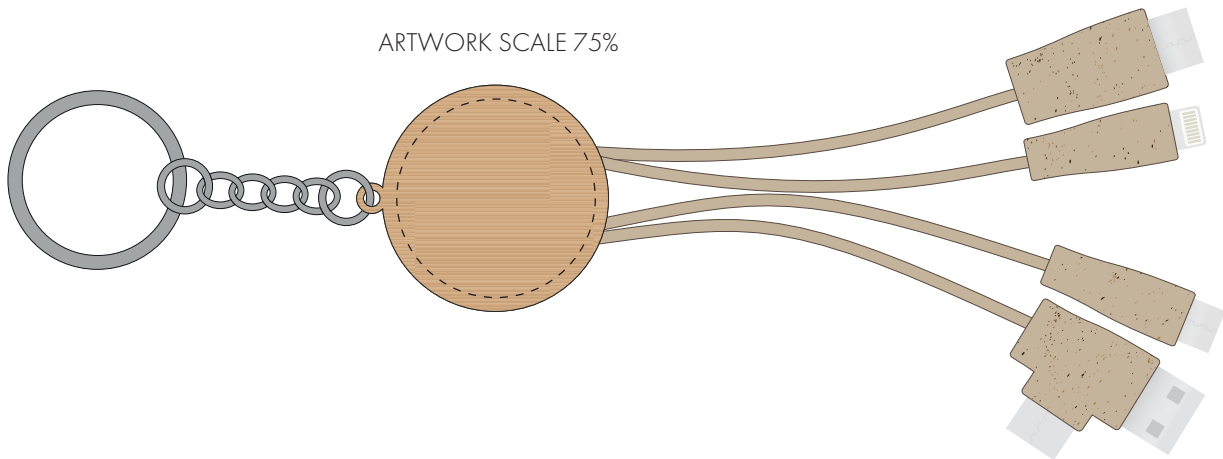

Your Ref:

Quantity:

Product Code: ZP1101

Our Ref:

Version: 1

Product Colour: NATURAL

**PRINTING CONCERNS:**

We stock this item in the following colours

**PANTONE REFERENCE(S)**
 Full Colour Printing

ARTWORK SCALE 100%

Digital Area: 35mm diameter

Product Image for visualisation  
- colours may vary

**The dashed line is to demonstrate print area and will not appear on your printed item**